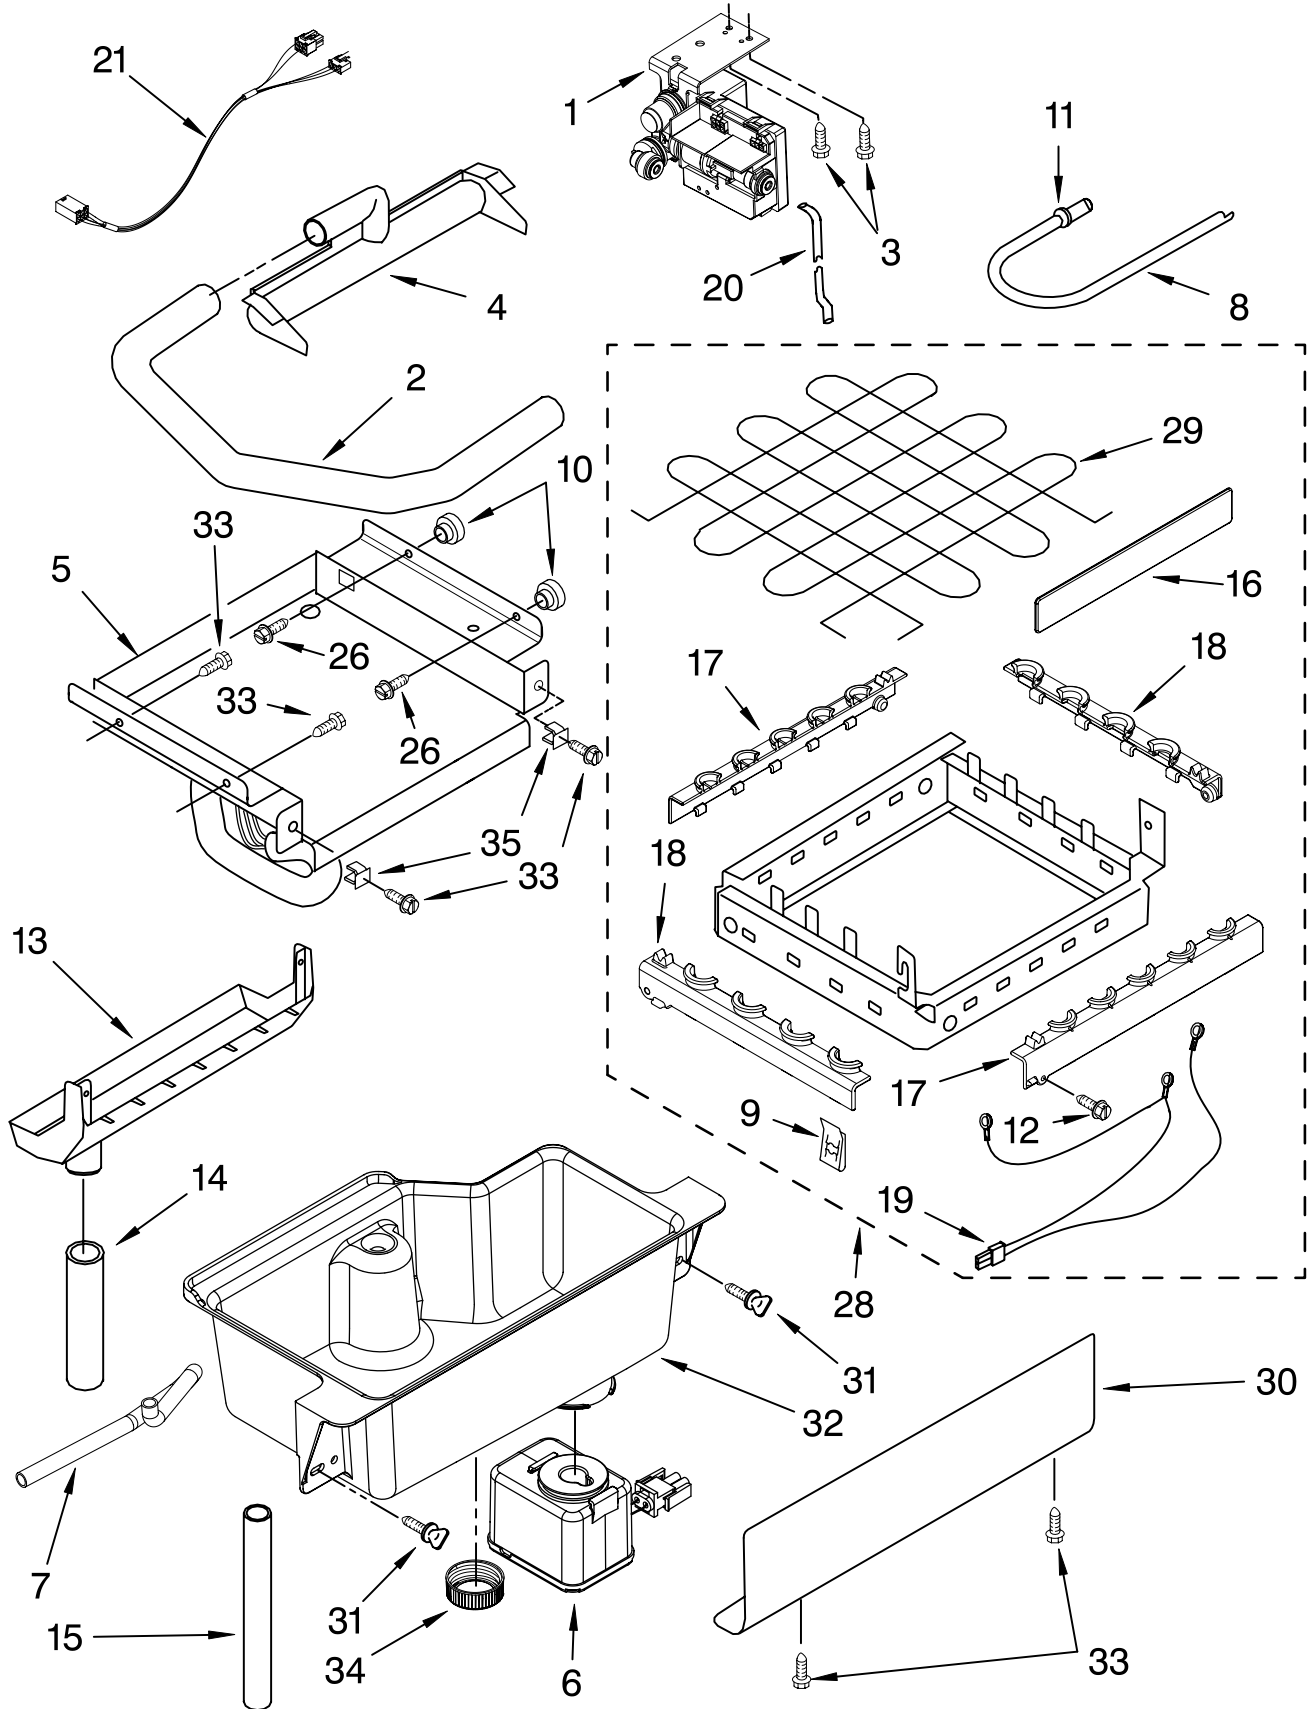

EVAPORATOR, ICE CUTTER GRID AND WATER PARTS

For Model: KUIC15NLTS0
(Stainless Steel)

FOR ORDERING INFORMATION REFER TO PARTS PRICE LIST

EVAPORATOR, ICE CUTTER GRID AND WATER PARTS

For Model: KUIC15NLTS0
(Stainless Steel)

Illus. No.	Part No.	DESCRIPTION
1	2313741	Valve, Complete Water
2	2217286	Tube, Plastic
3	488208	Screw
4	2185523	Dispenser, Water
5	2217269	Evaporator
6	2313705	Pump, Drain
7	2313851	Tube, Reservoir Pump
8	2172593	Tube, Water Fill
9	488660	Nut, Speed
10	836667	Spacer
11	2208539	Fastener, Pushnut
12	489443	Screw
13	2185625	Reservoir, Water Slide
14	2185626	Tube
15	2313890	Hose, Overflow
16	2313604	Guide-Ice, Grid
17	2313603	Bracket, Front and Rear
18	2313602	Bracket, Side Left and Right
19	2185681	Harness, Grid
20	2324305	Tube
21	2310169	Wire Assembly (Valve)
26	3400886	Screw
28	2313637	Grid Assembly (Complete)
29	2174754	Wire, Grid Cutter
30	2185570	Cover, Grid
31	8281228	Thumbscrew
32	2313834	Reservoir, Water
33	3400884	Screw
34	2185696	Cap, Drain
35	3400909	Nut, Push-In

FOR ORDERING INFORMATION REFER TO PARTS PRICE LIST